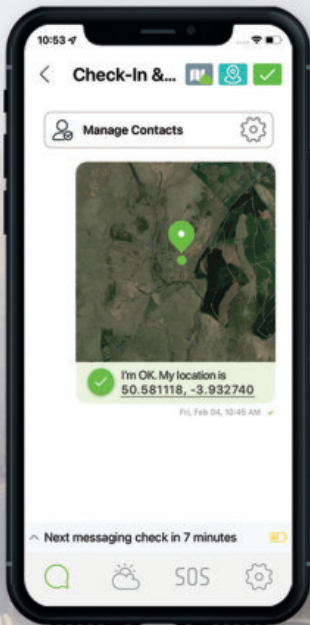

## Connectivity

- **Iridium** satellite network
- **Global Navigation Satellite System:** GPS, GLONASS
- **Connects to the app via Bluetooth LE** (one connected user at a time at a range of up to 50 m (164 ft))

# ZOLEO Mobile App

available in multiple languages

Our free app\* is the key to all of the awesome global messaging and safety features of ZOLEO.

Messaging

SOS Alerting

Check-in

Weather

Medical Assist  
24/7 access to  
non-emergency  
medical advice

# Share Your Location

Let others know where you are with these standard features:

Share your GPS coordinates in a message

Automatically include your GPS coordinates with check-in messages (optional)

## Location Share+ (Add-on subscription)

Location Share+ enables ZOLEO users to automatically share their location with their check-in contacts, on a user-selected interval from every 6 minutes to 4 hours. Recipients will be able to use the free ZOLEO app to view the current location and breadcrumb trail on a map. ZOLEO users can start/stop location sharing any time, and also download maps for use offline. **Location Share+ is an optional add-on subscription\* that includes unlimited check-in and location share messages.**