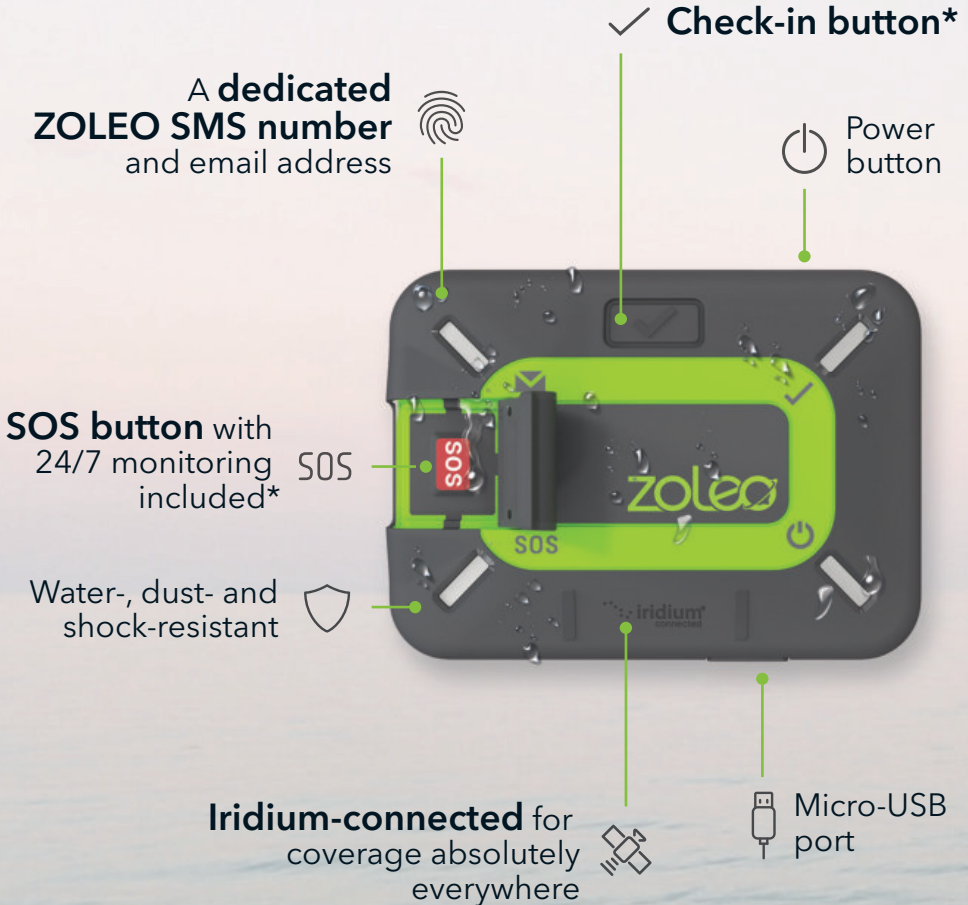

## How does SOS work?

Your SOS alert and GPS coordinates will be sent to Global Rescue, our professional 24/7 emergency monitoring partner. Global Rescue will respond to your emergency and dispatch help to your location. Plus, you'll be able to use our free app to exchange messages throughout! And if your situation changes, you can cancel the SOS via the ZOLEO device or app.

TIP: ZOLEO also includes Medical Assist, 24/7 access to non-emergency medical advice via the free ZOLEO Mobile app.

# Getting to Know ZOLEO

Compact and durable, ZOLEO has a long-lasting battery and superior water-resistance. You can count on it wherever you go.

\*SOS and check-in work directly from the device, or via the ZOLEO App.