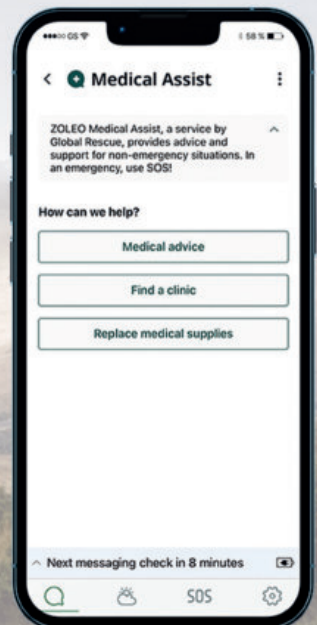

## Connectivity

- **Iridium** satellite network
- **Global Navigation Satellite System:** GPS, GLONASS
- **Connects to the app via Bluetooth LE** (one connected user at a time at a range of up to 50 m (164 ft))

# ZOLEO Mobile App

available in multiple languages

Our free app\* is the key to all of the awesome global messaging and safety features of ZOLEO.

Messaging

SOS Alerting

Check-in

Weather

Medical Assist  
24/7 access to  
non-emergency  
medical advice

# Share Your Location

Let others know where you are with these standard features:

Share your GPS coordinates in a message

Automatically include your GPS coordinates with check-in messages (optional)

## Location Share+ (Add-on subscription)

Location Share+ enables ZOLEO users to automatically share their location with their check-in contacts, on a user-selected interval from every 6 minutes to 4 hours. Recipients will be able to use the free ZOLEO app to view the current location and breadcrumb trail on a map. ZOLEO users can start/stop location sharing any time, and also download maps for use offline. **Location Share+ is an optional add-on subscription\* that includes unlimited check-in and location share messages.**