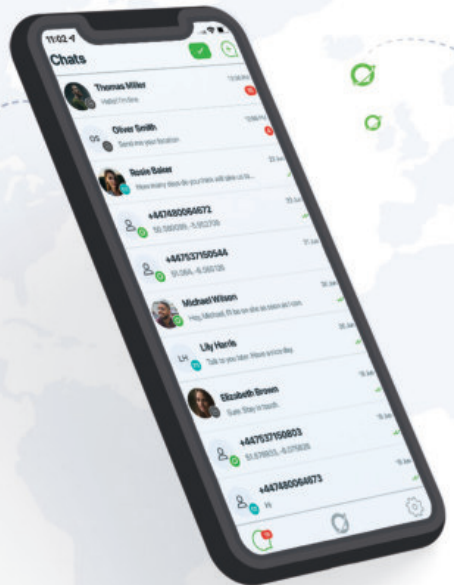

# SEAMLESS GLOBAL MESSAGING FOR SMARTPHONES IS HERE

Meet ZOLEO

 **iridium**  
connected

# For Those Who Venture Beyond Mobile Network Coverage

Only ZOLEO works with your phone or tablet to provide seamless global messaging that follows you beyond mobile network coverage, and back again. It also includes added safety features you can count on world-wide.

What makes ZOLEO unique is that it transmits messages over **satellite**, **mobile network** and **Wi-Fi**, so you can count on your connection wherever you go. Never miss a message again!